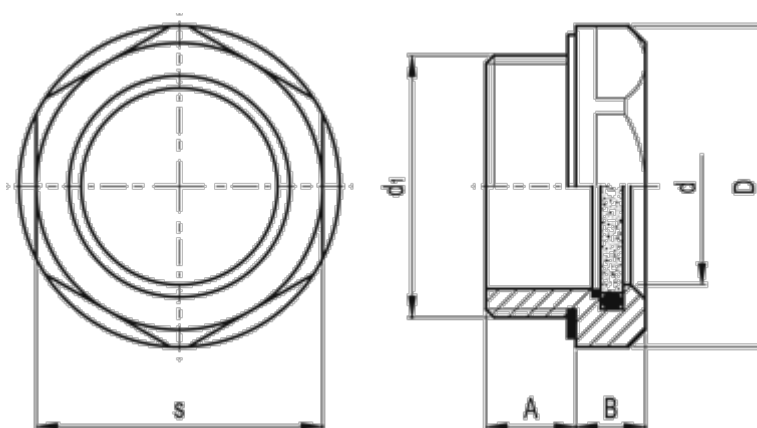

Data Sheet

Article number: 20674529

Description: E+G Oil level indicator
GN 743.5-32-G 1 1/4-B

Measures

A = 12.0

B = 9.0

D = 50

d = 32

d1 = G 1 1/4

s = 46